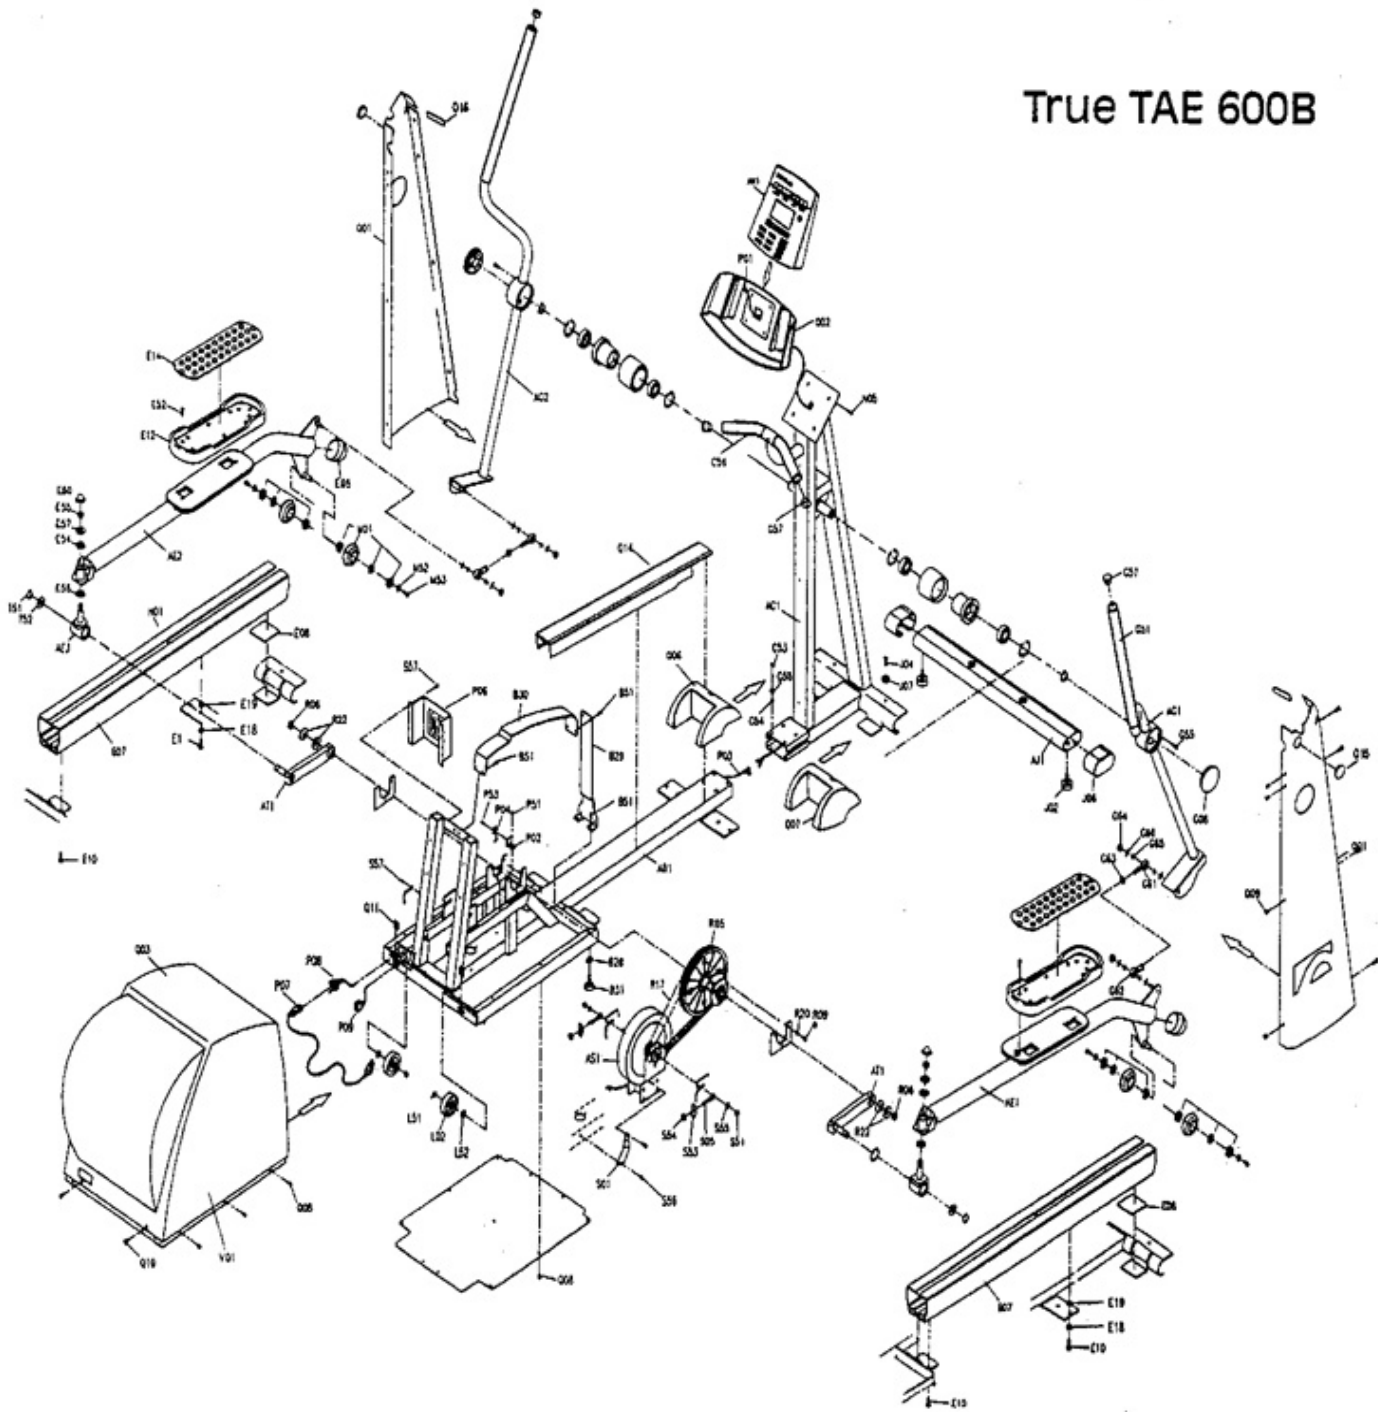

True TAE 600B

REF #	PART#	DESCRIPTION	QTY
AC1	7TSZEP42CSM	CONSOLE MAST ASSY	1
AE1	7TSZEP17PAM-6R1	RIGHT ARM ASSY	1
AE2	7TSZEP17PAM-6L1	LEFT ARM ASSY	1
AE3	7TSW0306011A	MVG ARM PIVOT	2
AG1	7TSZEP25HDB-R	HANDLEBAR ASSY RH	1
AG2	7TSZEP25HDB-L	HANDLEBAR ASSY LH	1
AJ1	7TSZEP07FST	FRNT STBL ASSY	1
AN1	7TS12325001	CONSOLE ASSY	1
	7T015300	ELLIPTICAL OVERLAY	1
AS1	7TMD0208010C	BRAKE ECB SET	1
AT1	7TS08317001	CRANK ARM	2
B28	7TMB0301002	FOOT PAD WASHER	2
B29	7TMJ1390003E	VERTCL SPT PLATE	1
B30	7TMJ1390004	UPPER SPT PLATE	1
B31	7TMB0302002	FOOT PAD	2
B51	7TME0102021	SCREW CVR SPT	6
C53			4
C54			4
C55			4
C56	7TMB0401050A	STATIONARY BAR	2
E05	7TMB0609025	STABILIZER BAR	2
E07	7TSZEP25RAL	ARM TRACK	1
E08	7TMB0674006	RUBBER PLATE TRK	2
E10	7TME0112024	OVAL HEX SKT TRK	8
E12	7TMB0206002C	FOOT PLATE	2
E14	7TMB0304011	FOOT PLATE INSERT	2
E18	7TME0502027	FLAT WASHER	8
E19	7TME0501007	SPRING WASHER	8
E52	7TME0102027	SCREW FOOTPLATE	8
E54	7TME0505037	TEFLON WASHER	2
E55	7TME0204026	NYLON NUT	2
E56	7TME0505020	TEFLON WASHER	2
E57	7TME0502006	FLAT WASHER	2
E60	7TMB0609063B	MVG ARM JOINT	2
G08	7TMB0678005A	END CAP SWING ARM	2
AC1	7TSP0302022A	CONSOLE MAST	1
G51	7TMB0401058A	FOAM GRIP UPPER H/BAR	2
G55	7TME0104057	SCREW RND HEX	8
G57	7TMB0609018	HNDLBR END CAP	4
G61	7TMD0508001	CONNECTOR ARM A	1
G62	7TMD0508002	CONNECTOR ARM B	1
G63	7TME0101042	CONNECTOR ARM NUT	1
G64	7TME0204007	NYLON NUT	4
G65	7TME0506013	WAVE WASHER	8
G66	7TME0508011	WASHER CONNECTOR ARM	8
J02	7TMB0304006	FT LEVELER	2